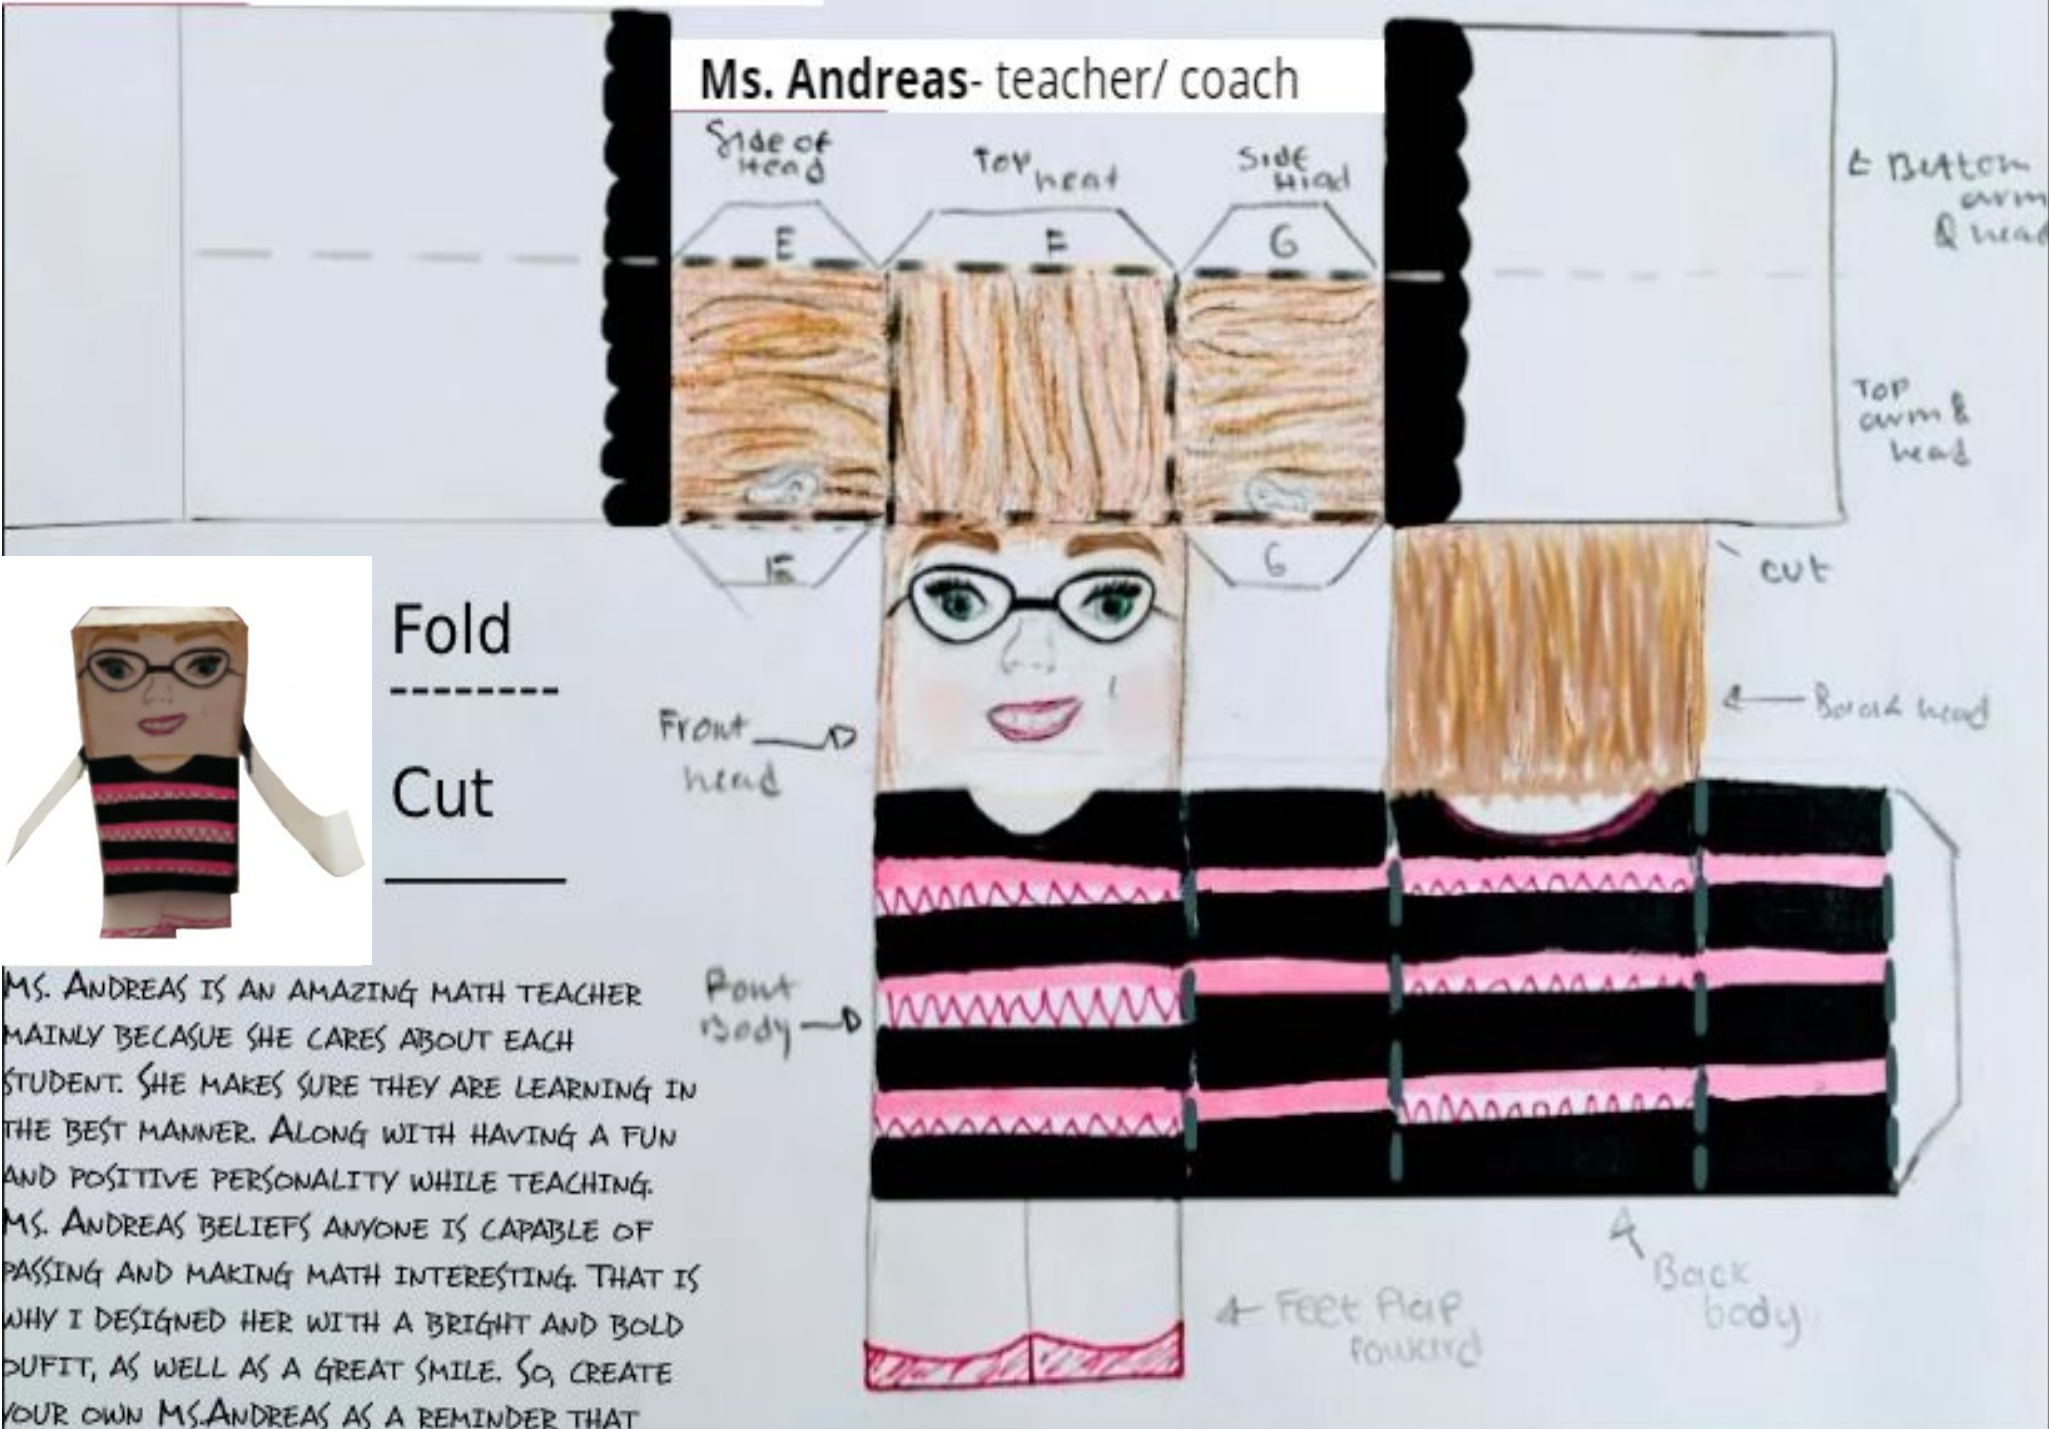

# Ms. Andreas- teacher/ coach

Fold

Cut

MS. ANDREAS IS AN AMAZING MATH TEACHER MAINLY BECAUSE SHE CARES ABOUT EACH STUDENT. SHE MAKES SURE THEY ARE LEARNING IN THE BEST MANNER. ALONG WITH HAVING A FUN AND POSITIVE PERSONALITY WHILE TEACHING. MS. ANDREAS BELIEFS ANYONE IS CAPABLE OF PASSING AND MAKING MATH INTERESTING. THAT IS WHY I DESIGNED HER WITH A BRIGHT AND BOLD OUTFIT, AS WELL AS A GREAT SMILE. SO, CREATE YOUR OWN MS. ANDREAS AS A REMINDER THAT ANYTHING IS POSSIBLE!!